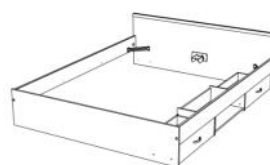

The NASHVILLE bed includes :

- One bed available in 90x200, 140x190 cm, 140x200 cm and now in 160x200cm
- Two L66 x D33 cm removable drawers with slim and trendy black metal effect handles that can be placed on the right or left side of the bed
- A headboard with a Black Stipple molding for the Jackson Oak models or Silver Grey for the White models
- An additional storage space placed between the drawers

Sizes : L96 x H59 x P203, Weight : 30 kg -
Volume : 0.063m3, Number of packages : 2

2038L2TI : White | Silver Grey
2078L2TI : Jackson Oak | Black Stipple

Sizes : L146 x H59 x P203, Weight : 35 kg -
Volume : 0.069m3, Number of packages : 2

2038L24T : White | Silver Grey

Sizes : L146 x H59 x P193, Weight : 35 kg -
Volume : 0.067m3, Number of packages : 2

2038L14T : White | Silver Grey
2078L14T : Jackson Oak | Black Stipple

Sizes : L166 x H59 x P203, Weight : 39 kg -
Volume : 0.078m3, Number of packages : 3