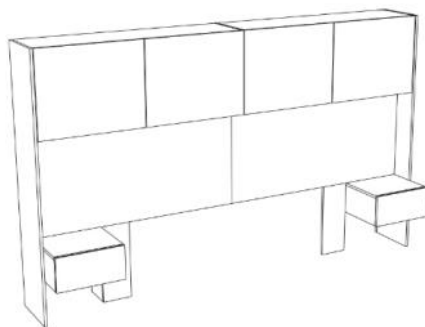

✦ This headboard stands out thanks to its half-height which optimises space around your 160 or 140cm bed base. Its very trendy two-tone **Brooklyn Oak** and **Black Stipple** gives it a chic and assertive look making it a strong piece of furniture. Discover the natural version, with its fresh, modern look in a warm, luminous two-tone of **Brooklyn Oak** and **Shiny White**.

*The products are made of particle board, 15 mm thickness*

*The drawers are equipped with a metal ball bearing runner system for the bedside*

BROOKLYN OAK

SHINY WHITE

BROOKLYN OAK

BLACK STIPPLE

# ADULT BEDROOM / Santorin

The SANTORIN half-height headboard includes :

- A 150cm high headboard
- 4 storage units with hinged doors
- Possibility of adding an LED strip in the decorative niche
- 2 hanging bedside cabinets with drawer
- Can be use with the BRIDGE range 140 or 160cm

L: 2458 x H: 1500 x P : 508 mm; Weight : 72 ;

Volume : 0,142 ; Number of packages : 3

**3180TETE** : Brooklyn Oak / Black Stipple

**3181TETE** : Brooklyn Oak / Shiny White