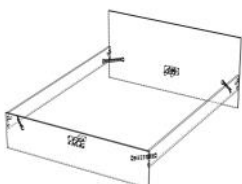

# ADULT BEDROOM / Bridge

The Loft **BRIDGE** bed and headboard include :

- One 5-door headboard with an interior layout combining : 6 shelves, 1 retractable hanging rail, 5 niches, 2 retractable bedside shelves and LEDs with remote control
- 1 bed available in 2 sizes: 140 x 190 cm and 160 x 200 cm
- 1 bed drawer option which is adaptable to both 190 and 200 cm beds dimensions.

**3130ENVI** : L: 2652 x H.: 2028 x  
P. : 398 mm ; Weight : 126;  
Volume : 0.243 ; Number of  
packages : 4

**3130L140** : L: 1674 x H.: 829 x P. :  
1936 mm ; Weight : 33 ; Volume :  
0.096 ; Number of packages: 1

**3130L260** : L: 1674 x H.: 829 x  
P. : 2036 ; Weight : 35 ;  
Volume : 0.101 ; Number of  
packages : 1

**3130TIRO** : L:2000 x H.: 219 x P. :  
507 mm ; Weight : 14 ; Volume :  
0.029 ; Number of packages : 1