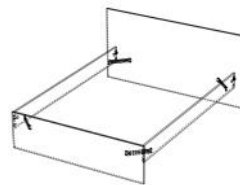

# ADULT BEDROOM / Bridge

The Loft **BRIDGE** bed and headboard include :

- One 5-door headboard with an interior layout combining : 6 shelves, 1 retractable hanging rail, 5 niches, 2 retractable bedside shelves and LEDs with remote control
- 1 bed available in 2 sizes: 140 x 190 cm and 160 x 200 cm
- 1 bed drawer option which is adaptable to both 190 and 200 cm beds dimensions.

**3130ENVI** : L: 2652 x H.: 2028 x  
P. : 398 mm ; Weight : 126;  
Volume : 0.243 ; Number of  
packages : 4

**3130L140** : L: 1674 x H.: 829 x P. :  
1936 mm ; Weight : 33 ; Volume :  
0.096 ; Number of packages: 1

**3130L260** : L: 1674 x H.: 829 x  
P. : 2036 ; Weight : 35 ;  
Volume : 0.101 ; Number of  
packages : 1

**3130TIRO** : L:2000 x H.: 219 x P. :  
507 mm ; Weight : 14 ; Volume :  
0.029 ; Number of packages : 1