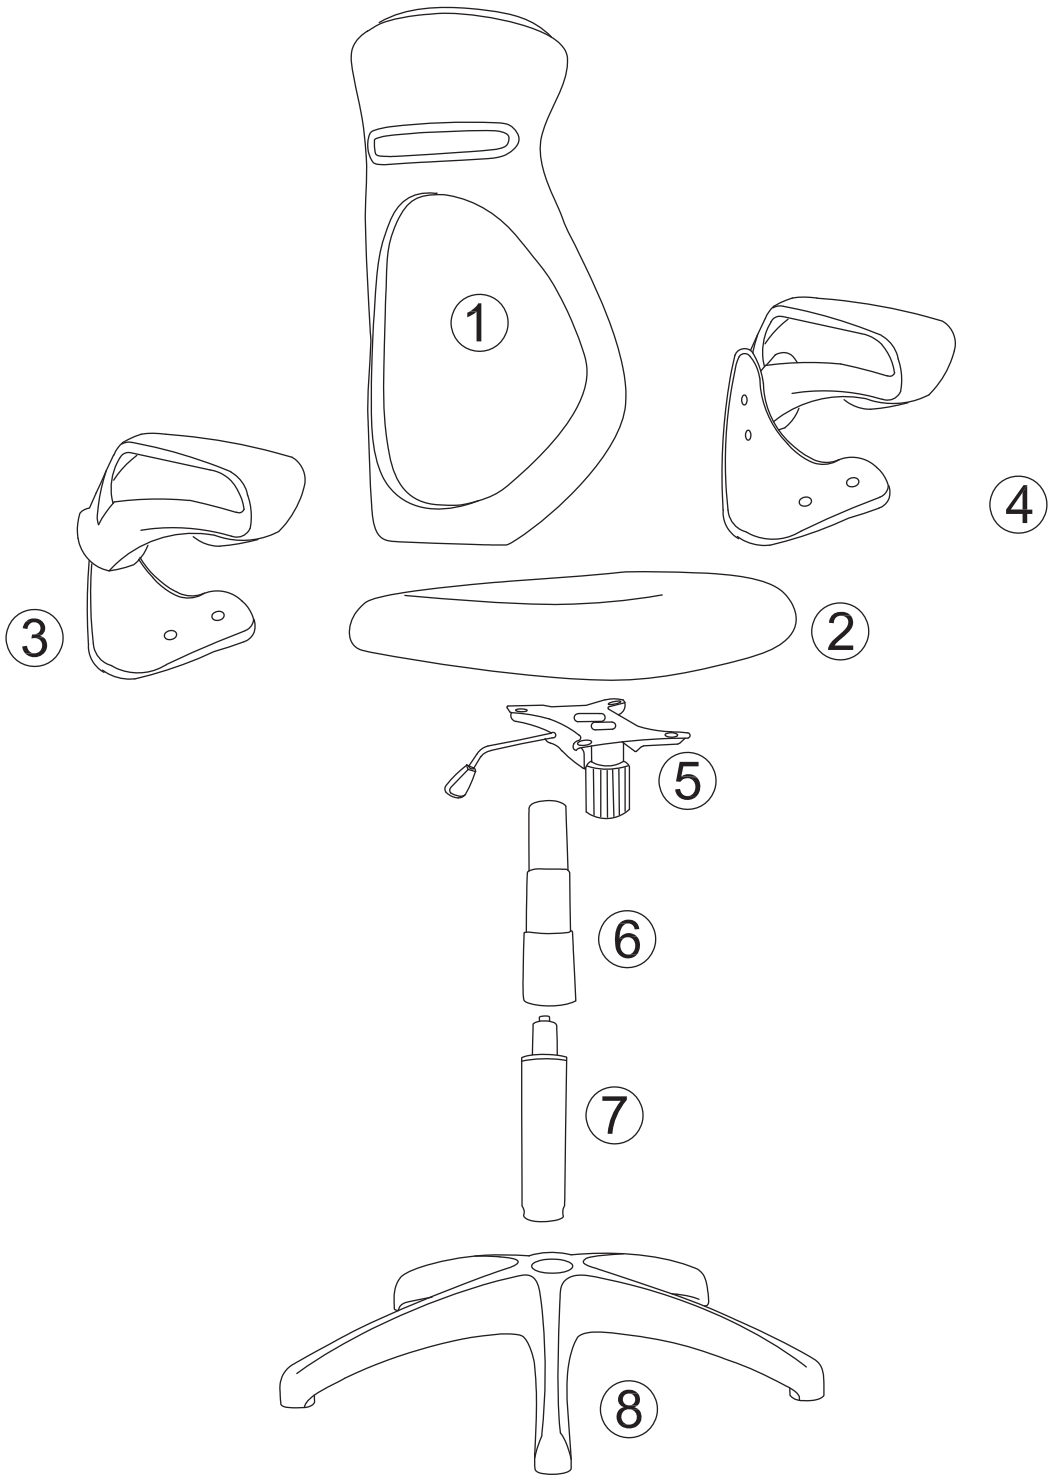

A x5

A circular cap with a central pin, used for securing the backrest to the base column.

B x2

M6 x 20mm

A hex head bolt with a length of 20mm.

C x4

M6 x 25mm

A hex head bolt with a length of 25mm.

D x2

M6 x 30mm

A hex head bolt with a length of 30mm.

E x4

M6 x 35mm

A hex head bolt with a length of 35mm.

F x4

A cylindrical cap used to cover the top of the base column.

G x1

An Allen key used for adjusting the chair's height.