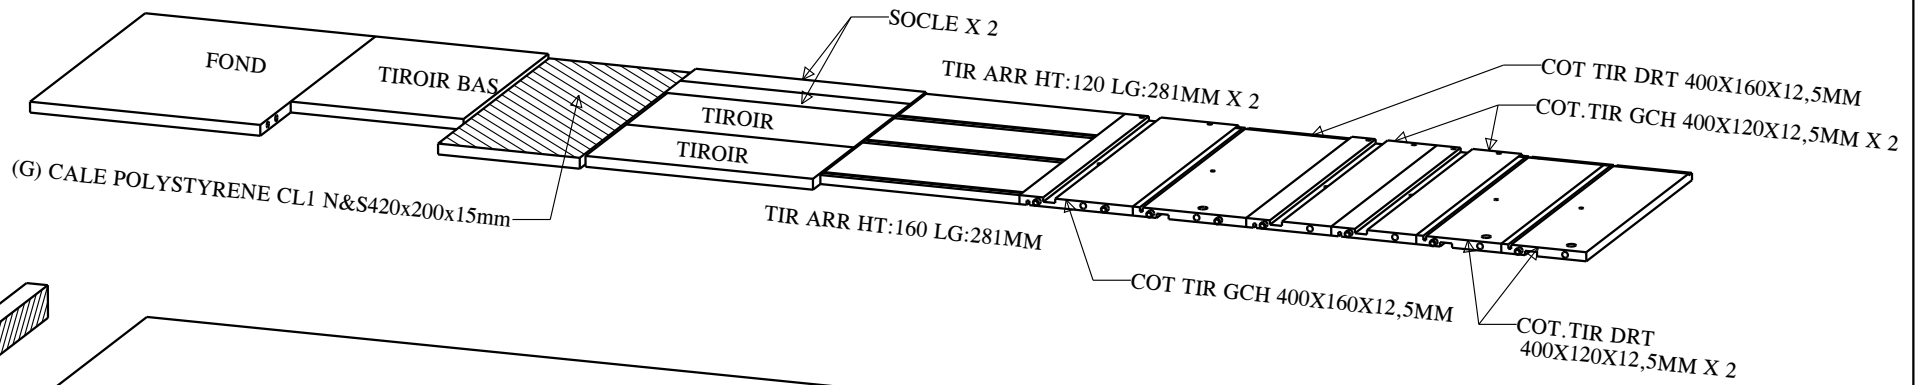

Article	Version	Modele Conception
361994	0	EMB_21328_43078

Colis : 2 / 2

25-Nov-21