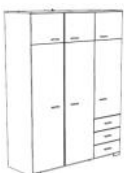

# KID BEDROOM / Galaxy

The mixed bedroom **GALAXY** includes :

- One bed with drawer, storage compartment and an integrated platform
- A 120-cm-length desk with 3 drawers
- Two bedside tables with 1 and 2 drawers
- Two chests of 3 and 4 drawers of 25 cm high and 40 cm deep
- A 203-cm-high wardrobe with 6 doors and 3 drawers

**1350L2TI** : L120 x H74 x D203  
Weight : 40 kg - Volume : 0,081m3  
Number of packages : 2

**5349BURE** : L120 x H75 x D50  
Weight : 25 kg - Volume : 0,056m3

**5350CH1T** : L40 x H41 x D33  
Weight : 8 kg - Volume : 0,017m3

**5351CH2T** : L40 x H41 x D33  
Weight : 9 kg - Volume : 0,024m3

**5353CO3T** : L77 x H81 x D40  
Weight : 27 kg - Volume : 0,058m3

**5354CO4T** : L77 x H106 x D40  
Weight : 32 kg - Volume : 0,068m3

**5366A6PT** : L146 x H203 x D55  
Weight : 106 kg - Volume : 0,199m3  
Number of packages : 4