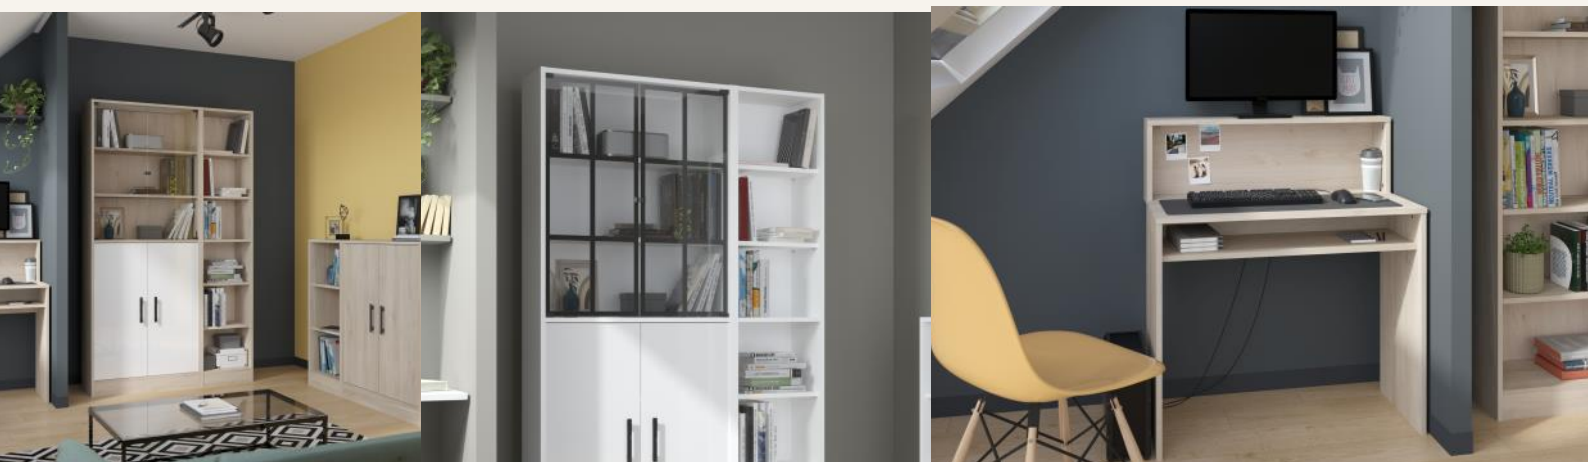

BOOKCASE / Mayence

✚ MAYENCE consists of several bookcases that can be combined indefinitely .

✚ The range includes a practical desk that can also be combined with the bookcases. So adapt your workspace to your storage needs !

✚ Various options can be available such as doors or decorative glass doors in "workshop" style or simple doors.

✚ Mayence adapts to your wishes. You can combine the sizes you like with the options you want. They are available in three colours, **Home White**, **Black Oak** and **Japanese Oak**, depending on your preferences.

The products are made of particleboards with a thickness of 18 mm.

WHITE

JAPANESE
OAK

CABEZONE
OAK

BOOKCASE / Mayence

The **MAYENCE** bookcase range includes:

- 4 storage sizes : a tall bookcase, a narrow tall bookcase and 2 low bookcases available in 3 colours.
- 1 Japanese oak desk with a niche and a hutch that can be combined with the bookcases.
- An option of industrial style glass doors or standard glass doors.
- A door option available in Home White, Japanese Oak and Black Oak.