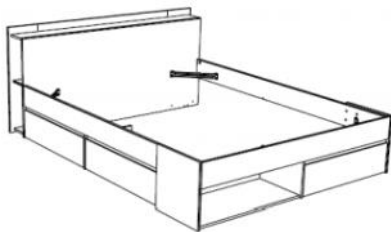

ADULT BEDROOM / Most

✦ A functional bed with three L75 x D35 cm drawers with two of them reversible (can be assembled on the right or left hand side of the bed) and a headboard including 4 side storage compartments + a 15-cm-deep platform

*The products are made of particleboards with a thickness of 15 and 22 mm
The drawers are equipped with a roller runner system*

JACKSON OAK	LIGHT ACACIA	SILVER WALNUT
BLACK STIPPLE	WHITE	WHITE

The **MOST** bed includes :

- A sleeping dimension of 140x190 cm, 140x200 cm or 160x200 cm
- Three L75 x D35 cm drawers, two of them can be assembled on the right or left hand side of the bed
- An open storage compartment at the foot of the bed, next to the third drawer
- The headboard includes 4 lateral storage compartments with a space for cables + a 15 cm deep platform on the top of the headboard

Dimensions : L150 x H79 x P220

Poids : 60 kg - Volume : 0,126m3

Nombre de colis : 2

1330L240 : White | Silver Walnut

1530L240 : White | Light Acacia

1630L240 : Black Stipple | Jackson Oak

Dimensions : L170 x H79 x P220