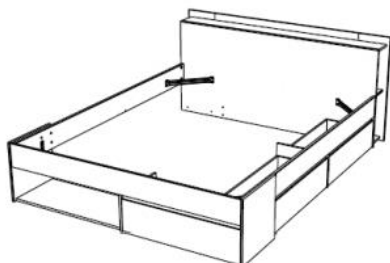

ADULT BEDROOM / Most

✦ A functional bed with three L75 x D35 cm drawers with two of them reversible (can be assembled on the right or left hand side of the bed) and a headboard including 4 side storage compartments + a 15-cm-deep platform

- A sleeping dimension of 140x190 cm, 140x200 cm or 160x200 cm
- Three L75 x D35 cm drawers, two of them can be assembled on the right or left hand side of the bed
- An open storage compartment at the foot of the bed, next to the third drawer
- The headboard includes 4 lateral storage compartments with a space for cables + a 15 cm deep platform on the top of the headboard

Dimensions : L150 x H79 x P220

Poids : 60 kg - Volume : 0,126m3

Nombre de colis : 2

1330L240 : White | Silver Walnut

1530L240 : White | Light Acacia

1630L240 : Black Stipple | Jackson Oak

Dimensions : L170 x H79 x P220

Poids : 64 kg - Volume : 0,129m3

Nombre de colis : 3

1330L260 : White | Silver Walnut

1530L260 : White | Light Acacia

1630L260 : Black Stipple | Jackson Oak