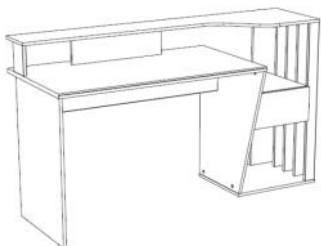

# DESK / Paloma

✚ A desk and bookcase set with plenty of storage space. The desk is 60 cm deep and equipped with a riser and a drawer, making it very comfortable to use. The bookcase, 183 cm high, is also reversible during assembly

✚ Inspired by the *Japandi* trend, with sober and pure lines, the furniture of this collection in **Japanese Oak | White** tones also integrates a claustra creating a soft and luminous atmosphere

**9914BURE** : L157 x H92 x D60  
Weight : 37 kg - Volume : 0,089m3  
Number of packages : 2

**9914BIBL** : L91 x H183 x D33  
Weight : 37 kg - Volume : 0,075m3  
Number of packages : 2

The products are made of particleboards with a thickness of 15 and 22 mm

The drawers are equipped with a roller runner system