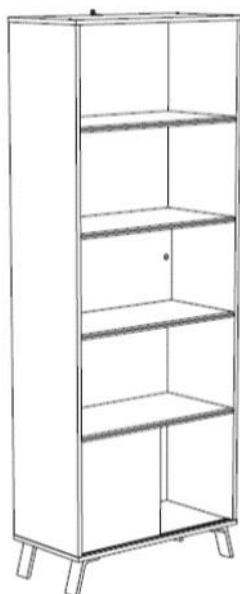

- A modular desk of 105cm
- 1 closed storage with a shelf
- 1 compartment with a depth of 39 cm and a height of 37 cm.
- Includes 1 drawer

9915BURE : Dimensions according to tray opening

Closed : 114 cm x 73 cm x 44 cm

Open **90°** : 92 cm x 73 cm x 117 cm

Open **180°** 166 cm x 73 cm x 44 cm

Weight : 39 kg - Volume : 0.091m³

Number of packages : 2

BOOKCASE / Lagoon

✚ Thanks to the Lagoon bookcase you will have space to store your books or to put your decorations. The lower part is decorated with a sliding door.

The products are made of particle board, with a thickness of 15 mm

JAPANESE OAK

CITY GREY

BOOKCASE / Lagoon

The **Lagoon** graphics bookcase includes:

- 5 niches
- 4 shelves : 63cm long x 32cm wide.
- 1 sliding door at the bottom

9915SEPA : L67 cm x H184 cm x P33 cm

Weight : 30 kg - Volume : 0.068m³

Number of packages : 1