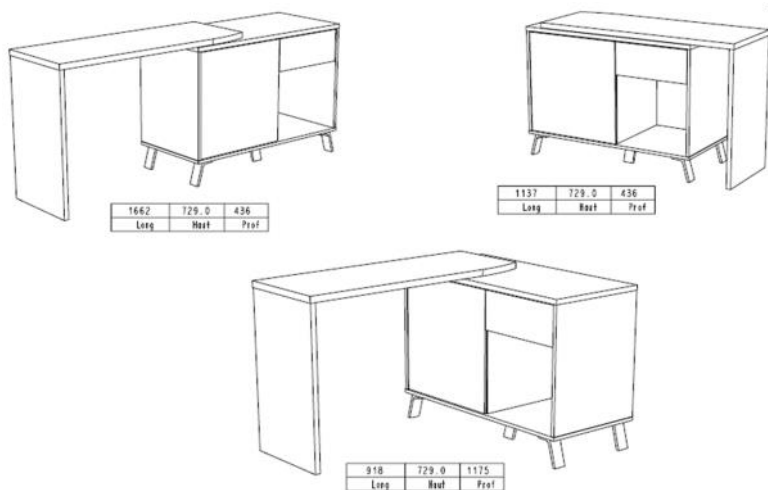

JAPANESE OAK

CITY GREY

*The products are made of particle board, with a thickness of 15 mm, 18 mm and 22 mm
The drawers are equipped with a metal runner system with rollers*

DESK / Lagoon

The decorative and functional **Lagoon** desk includes:

- A modular desk of 105cm
- 1 closed storage with a shelf
- 1 compartment with a depth of 39 cm and a height of 37 cm.
- Includes 1 drawer

9915BURE : Dimensions according to tray opening

Closed : 114 cm x 73 cm x 44 cm

Open **90°** : 92 cm x 73 cm x 117 cm

Open **180°** 166 cm x 73 cm x 44 cm

Weight : 39 kg - Volume : 0.091m³

Number of packages : 2

BOOKCASE / Lagoon

✚ Thanks to the Lagoon bookcase you will have space to store your books or to put your decorations. The lower part is decorated with a sliding door.

9915SEPA : L67 cm x H184 cm x P33 cm

Weight : 30 kg - Volume : 0.068m³

Number of packages : 1